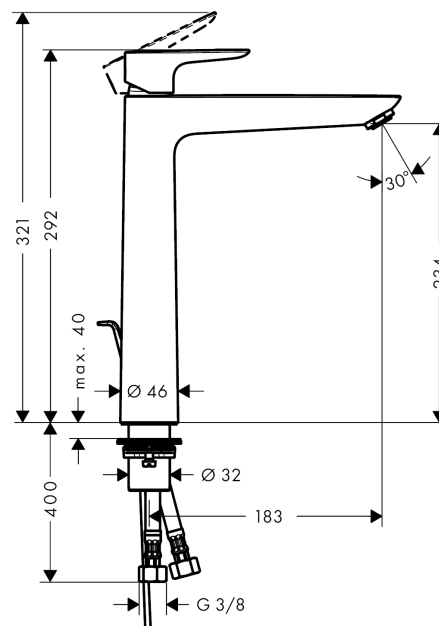

Talis E

Single lever basin mixer 240 with pop-up waste set

Surfaces: **chrome** Article Number: **71716000**

Description

product features

- ComfortZone 240
- projection 183 mm
- normal spray
- flow rate at 3 bar: 5 l/min
- ceramic cartridge
- temperature limitation adjustable
- suitable for continuous flow water heaters
- pop-up waste set G 1¼
- material waste set: metal
- connection dimension: DN15

Technology

Design awards

Product image

Scale drawing

Flowchart