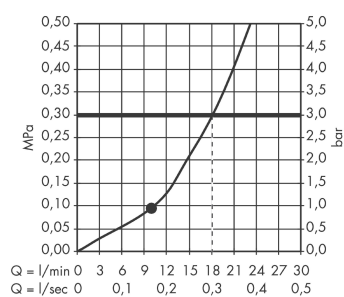

Raindance S

Overhead shower 240 1jet with shower arm

Surfaces: **chrome** Article Number: **27474000**

Description

product features

- shower head size: 240 mm
- shower arm length: 390 mm
- spray type: RainAir
- flow rate RainAir spray (at 0.3 MPa): 18 l/min
- fully chrome-plated spray disc
- material spray disc: metal
- installation: wall
- connection thread G ½
- connection dimension: DN15

Technology

Product image

Scale drawing

Flowchart

The consumption was measured in combination with the appropriate fittings (thermostat/mixer/in-wall valve) to reflect actual application in practice.