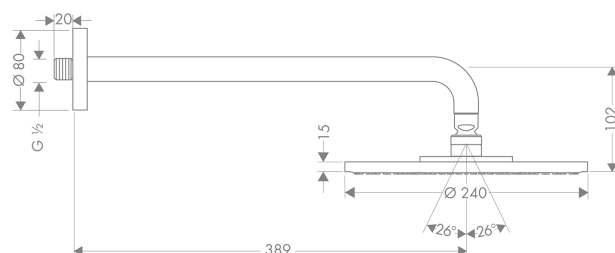

Raindance S

Overhead shower 240 1jet with shower arm

Surfaces: **chrome** Article Number: **27474000**

Description

product features

- shower head size: 240 mm
- shower arm length: 390 mm
- spray type: RainAir
- flow rate RainAir spray (at 0.3 MPa): 18 l/min
- fully chrome-plated spray disc
- material spray disc: metal
- installation: wall
- connection thread G ½
- connection dimension: DN15

Technology

Product image

Scale drawing

Flowchart

The consumption was measured in combination with the appropriate fittings (thermostat/mixer/in-wall valve) to reflect actual application in practice.