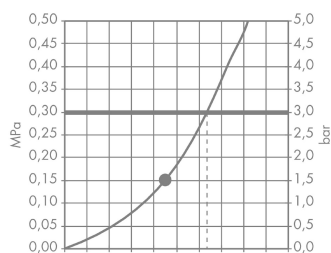

Raindance Classic
Overhead shower 240 1jet with ceiling connector
 Surfaces: **chrome** Article Number: **27405000**

Description

product features

- shower head size: 240 mm
- spray type: RainAir
- flow rate RainAir spray (at 0.3 MPa): 19 l/min
- fully chrome-plated spray disc
- material spray disc: metal
- ceiling connection length: 100 mm
- installation: ceiling
- connection thread G ½
- connection dimension: DN15

Technology

Product image

Scale drawing

Flowchart

Q = l/min 0 3 6 9 12 15 18 21 24 27 30
 Q = l/sec 0 0,1 0,2 0,3 0,4 0,5

The consumption was measured in combination with the appropriate fittings (thermostat/mixer/in-wall valve) to reflect actual application in practice.