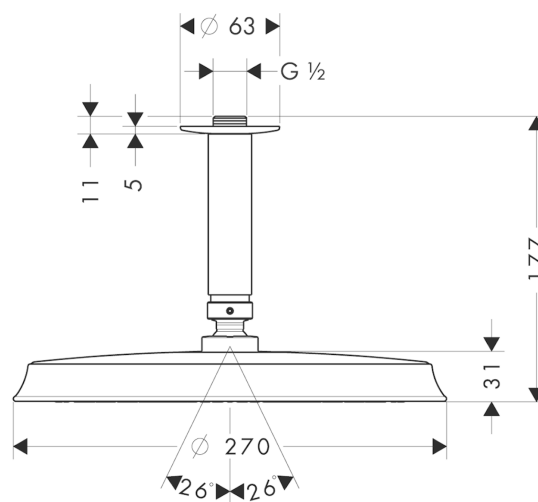

Raindance Classic
Overhead shower 240 1jet with ceiling connector
 Surfaces: **chrome** Article Number: **27405000**

Description

product features

- shower head size: 240 mm
- spray type: RainAir
- flow rate RainAir spray (at 0.3 MPa): 19 l/min
- fully chrome-plated spray disc
- material spray disc: metal
- ceiling connection length: 100 mm
- installation: ceiling
- connection thread G ½
- connection dimension: DN15

Technology

Product image

Scale drawing

Flowchart

Q = l/min 0 3 6 9 12 15 18 21 24 27 30
 Q = l/sec 0 0,1 0,2 0,3 0,4 0,5

The consumption was measured in combination with the appropriate fittings (thermostat/mixer/in-wall valve) to reflect actual application in practice.