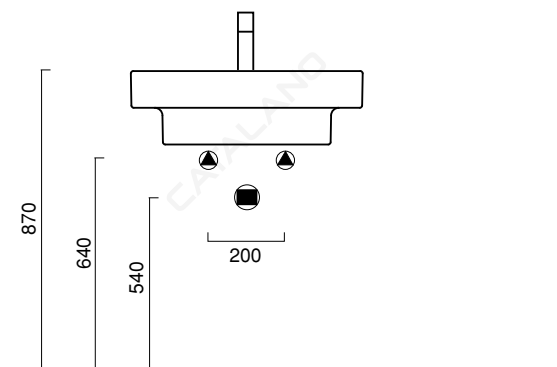

CE EN 14688 - CL20