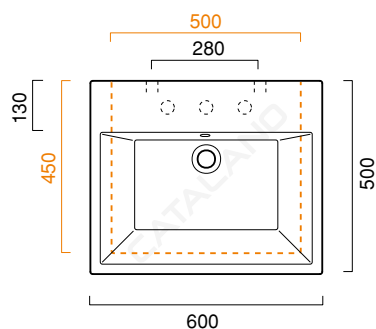

CE EN 14688 - CL20