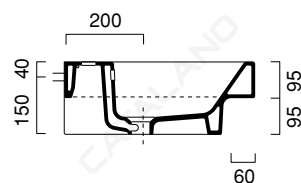

CE EN 14688 - CL20